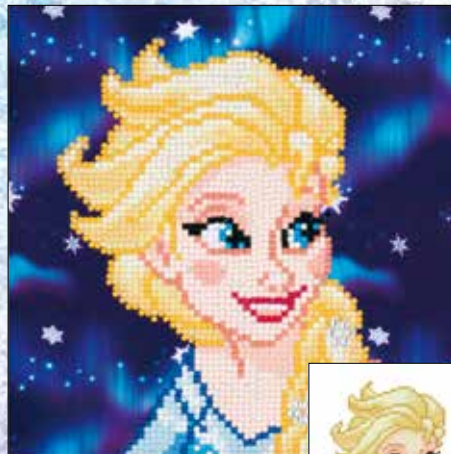

# Diamond Painting Collection

PN-0173562  
ca. 57 x 80 cm  
Diamond area:

PN-0173563  
ca. 37 x 42 cm  
Diamond area:

PN-0175283  
ca. 22 x 22 cm  
Diamond area:

PN-0175282  
ca. 22 x 22 cm  
Diamond area:

© Disney. www.disney.com/frozen

From the Movie  
Disney  
**FROZEN**

20  
18  
03